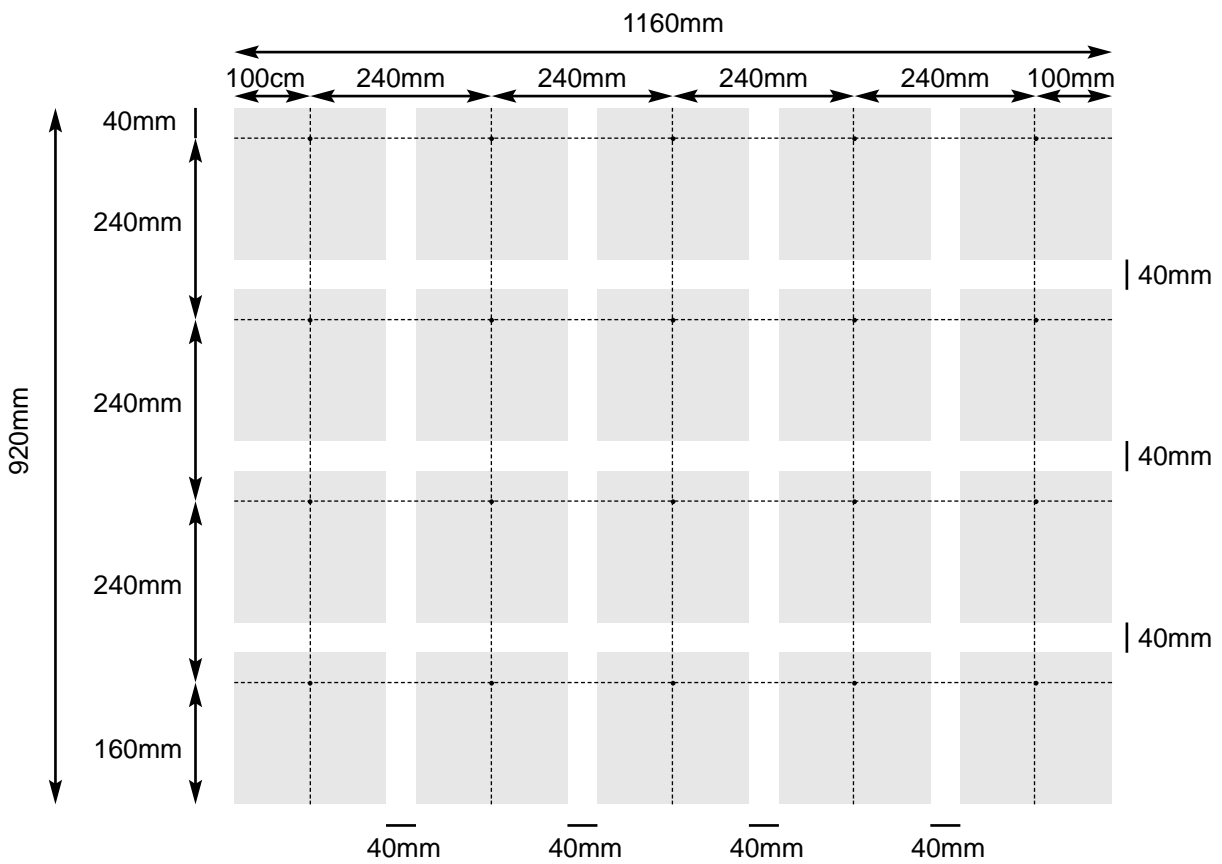

1A. In-store guide - Canvas Mini Icons

*x20 20x20cm 'Canvas Mini' Grid guide with 40mm gap.

*For larger canvas grids, simply repeat pattern.